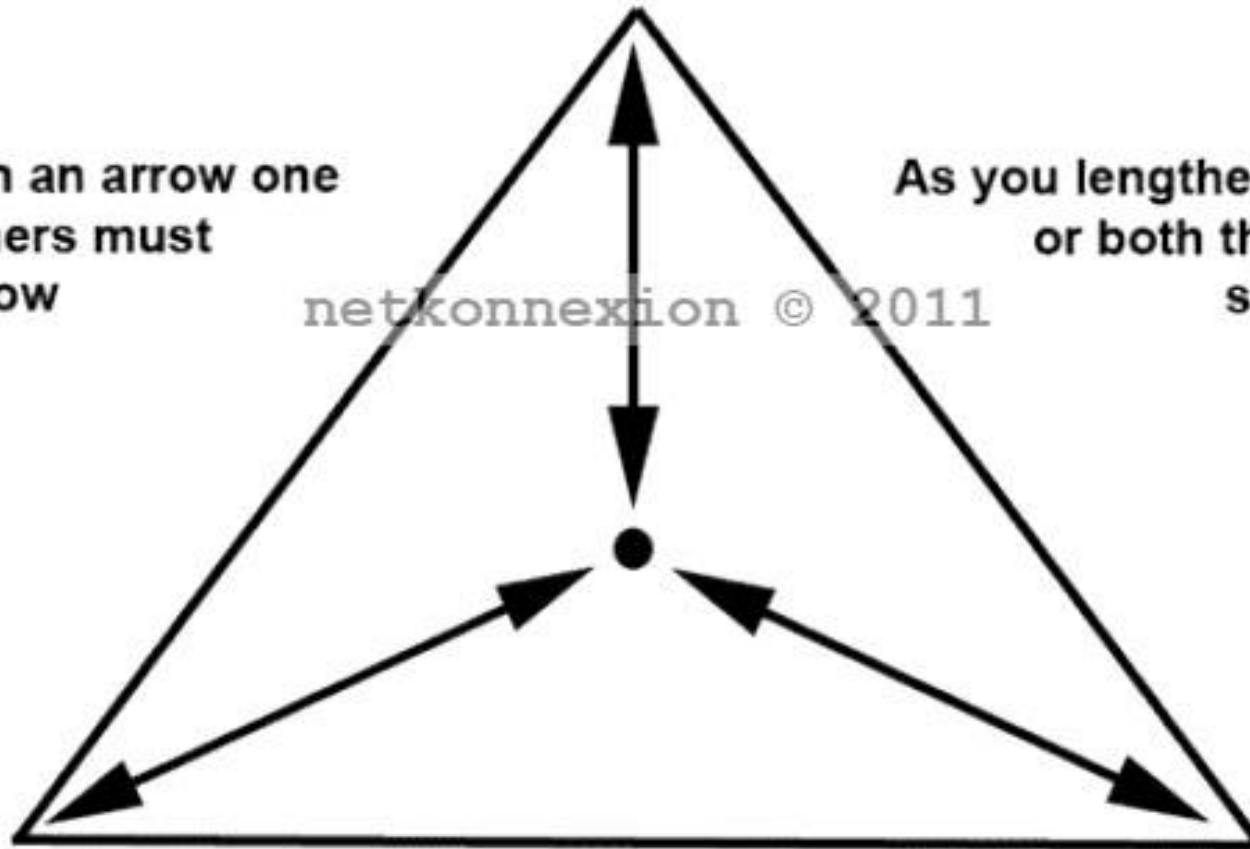

# The Exposure Triangle

**ISO arrow (light sensitivity)**  
[Shorter = lower ISO; less sensitive to light]  
[longer = higher ISO; more sensitive to light]

**Shorten Rule**  
As you shorten an arrow one  
or both the others must  
lengthen to allow  
the change

**Lengthen Rule**  
As you lengthen an arrow one  
or both the others must  
shorten to allow  
the change

**Aperture arrow**  
[shorter = smaller aperture]  
[longer = larger aperture]

**Shutter speed arrow**  
[shorter = shutter open short time]  
[longer = shutter open long time]